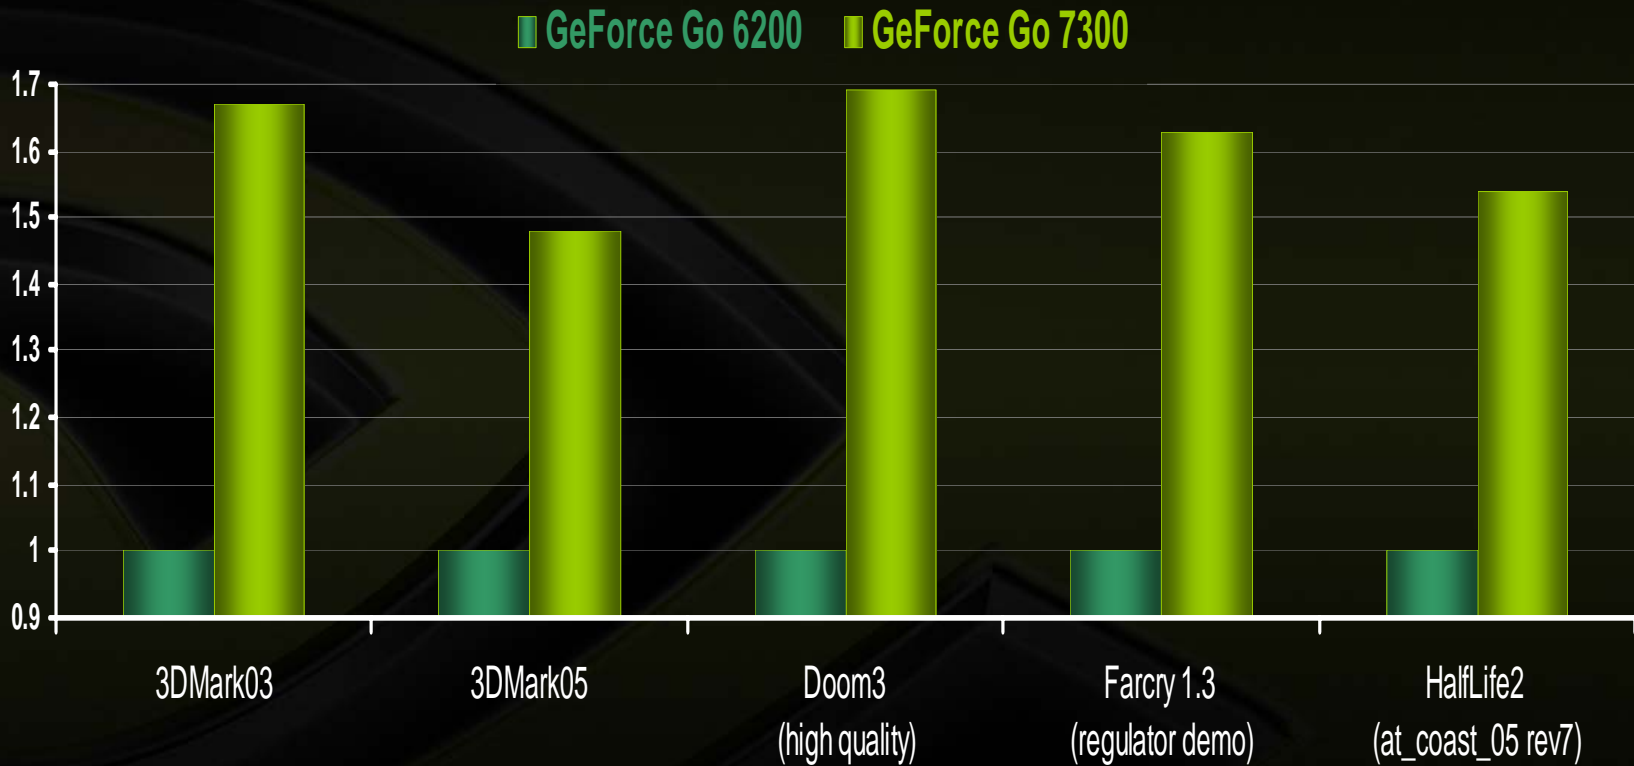

## Next Generation Performance !

***@ resolution of 10x7x32, with no Anti-aliasing & no Aniso-filtering enabled***

***Benchmarked on an Intel Centrino Reference Platform with 1GB/533MHz System-Memory, 64MB Video Memory***

# GeForce Go 7300 -Vs- GeForce Go 6200

## Next Generation Performance !

**@ resolution of 10x7x32, with 4x Anti-aliasing & 8x Aniso-filtering enabled**

**Benchmarked on an Intel Centrino Reference Platform with 1GB/533MHz System-Memory, 64MB Video Memory**