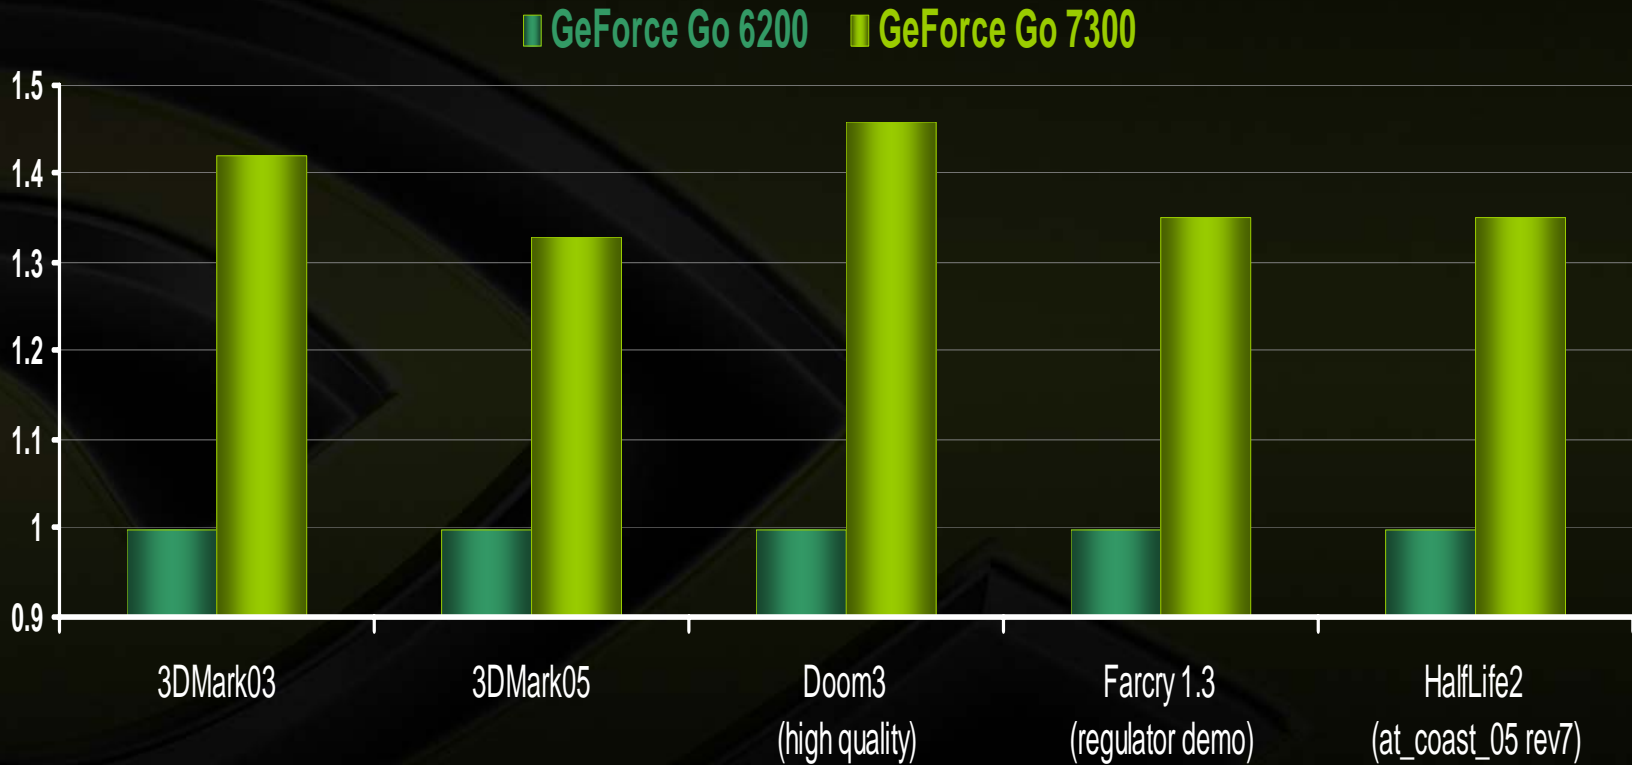

# GeForce Go 7300 -Vs- GeForce Go 6200

## Next Generation Performance !

***@ resolution of 10x7x32, with no Anti-aliasing & no Aniso-filtering enabled***

***Benchmarked on an Intel Centrino Reference Platform with 1GB/533MHz System-Memory, 64MB Video Memory***

## Next Generation Performance !

**@ resolution of 10x7x32, with 4x Anti-aliasing & 8x Aniso-filtering enabled**

**Benchmarked on an Intel Centrino Reference Platform with 1GB/533MHz System-Memory, 64MB Video Memory**