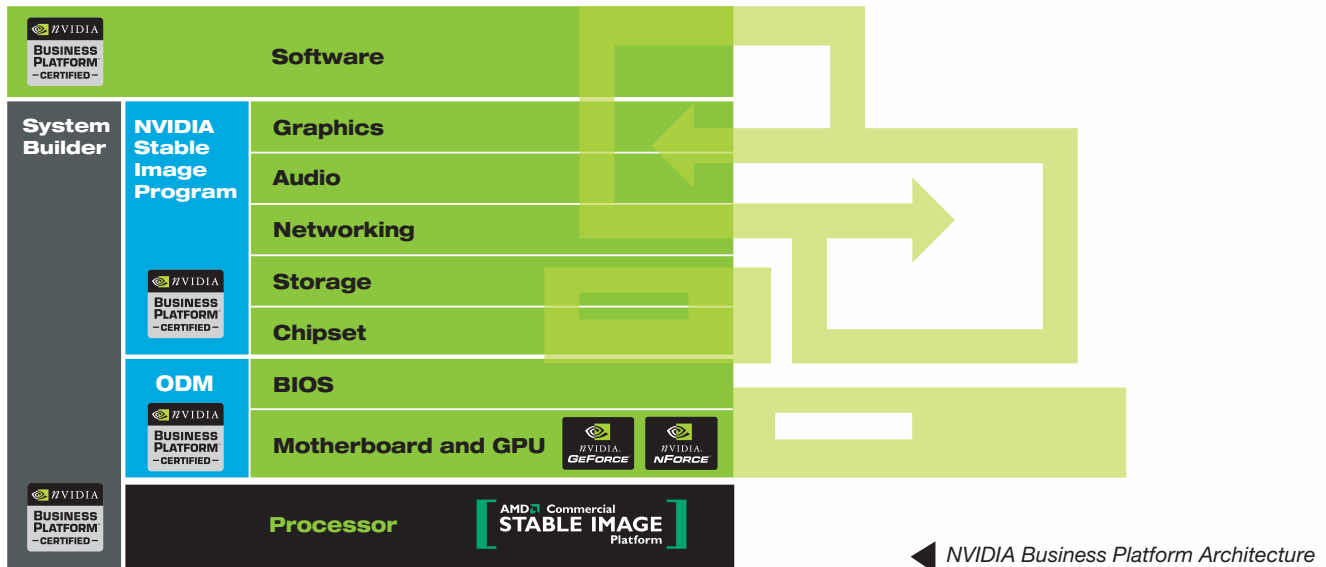

The NVIDIA Business Platform offers unmatched quality and superior technology to meet demanding business needs. The chart below depicts the NVIDIA Business Platform architecture.